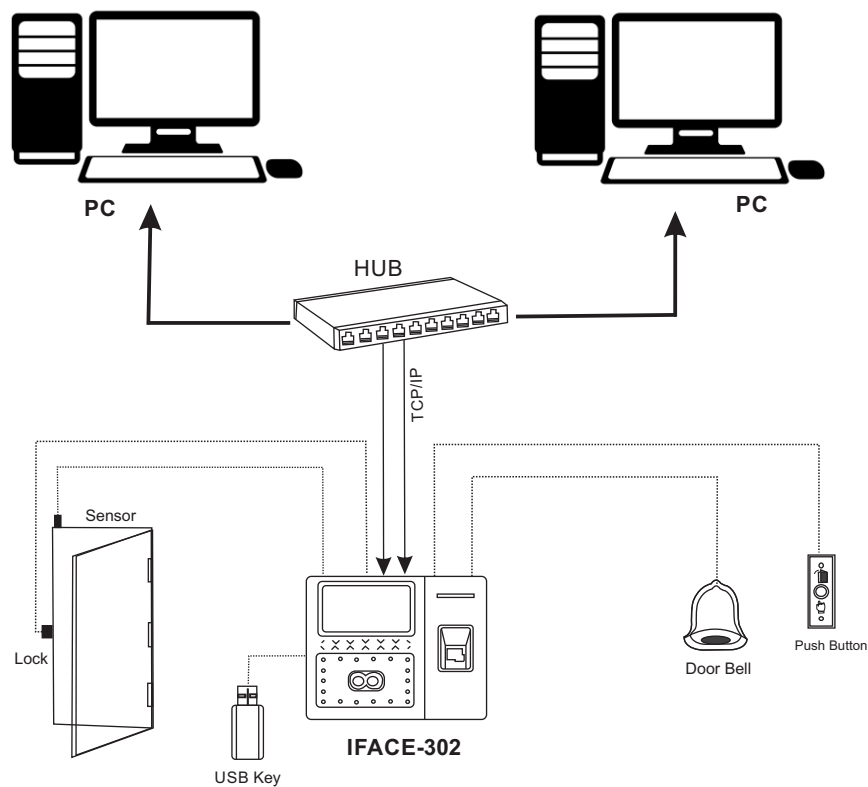

IFace-302 Connection Diagram

IFace-302 with Push Button & EM Lock