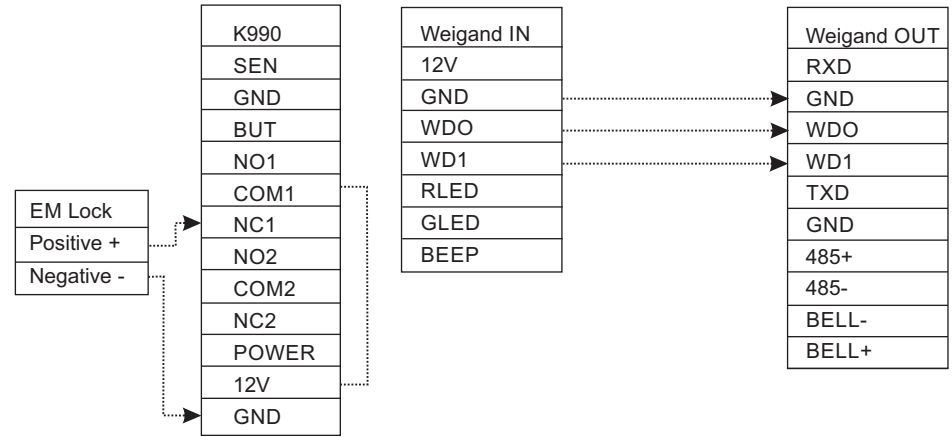

# K990 Connection Diagram

## K990 Master Device

## K990 Slave Device

## K990 with KR 500 and EM Lock Connection