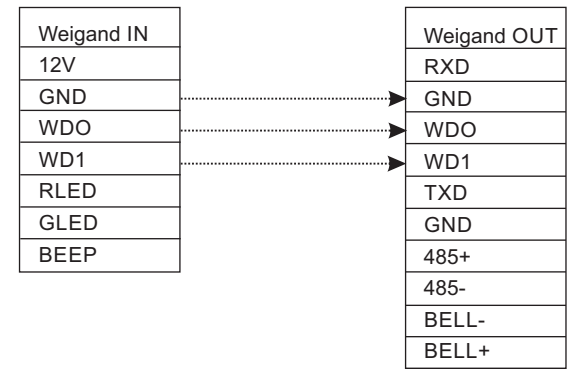

Multi-Bio 700 Connection Diagram

MultiBio-700 Master Device

Multibio-700 Slave Device

Multibio-700 with KR 500 & EM Lock Connection