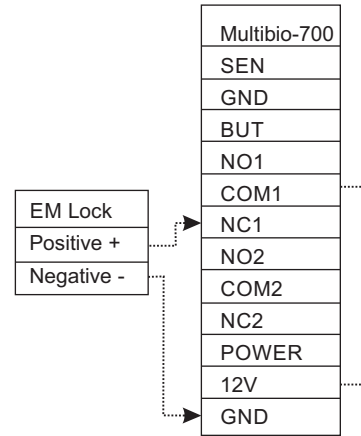

Multi-Bio 700 Connection Diagram

MultiBio-700 Master Device

Multibio-700 Slave Device

Multibio-700 with KR 500 & EM Lock Connection