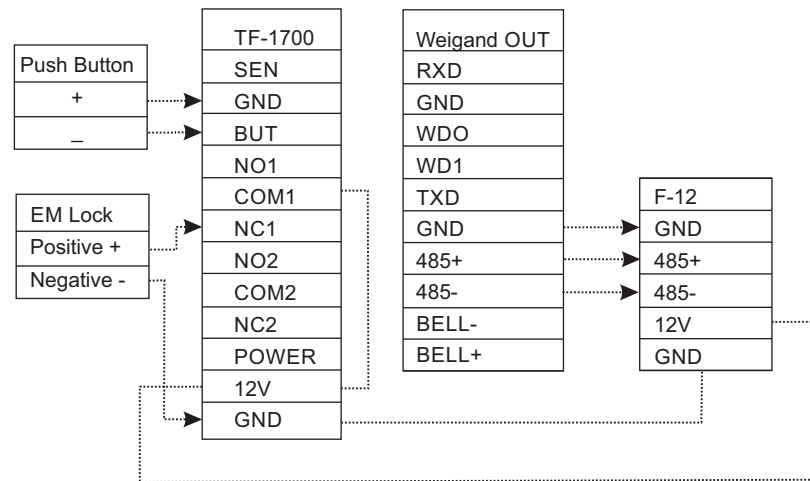

TF-1700 Connection Diagram

TF-1700 Master Device

TF-1700 Slave Device

TF-1700 with F-12 and EM Lock connection

TF-1700 with KR 500 and EM Lock Connection