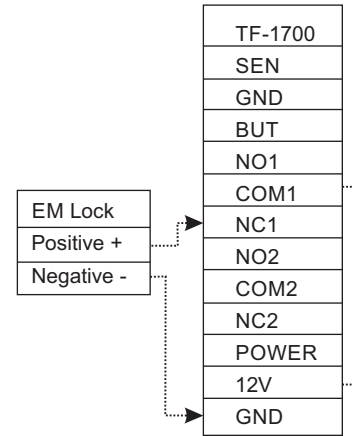

TF-1700 Connection Diagram

TF-1700 Master Device

TF-1700 Slave Device

TF-1700 with F-12 and EM Lock connection

TF-1700 with KR 500 and EM Lock Connection