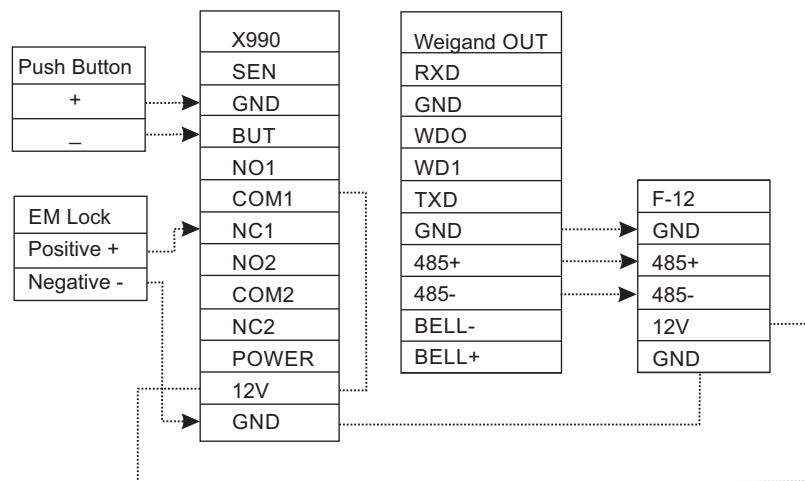

X-990 Connection Diagram

X-990 Master Device

X-990 Slave Device

X-990 with F-12 and EM Lock connection

X-990 with KR 500 and EM Lock Connection