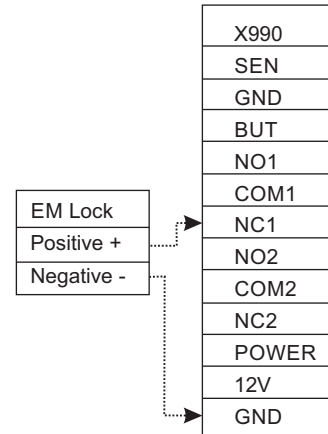

X-990 Connection Diagram

X-990 Master Device

X-990 Slave Device

X-990 with F-12 and EM Lock connection

X-990 with KR 500 and EM Lock Connection